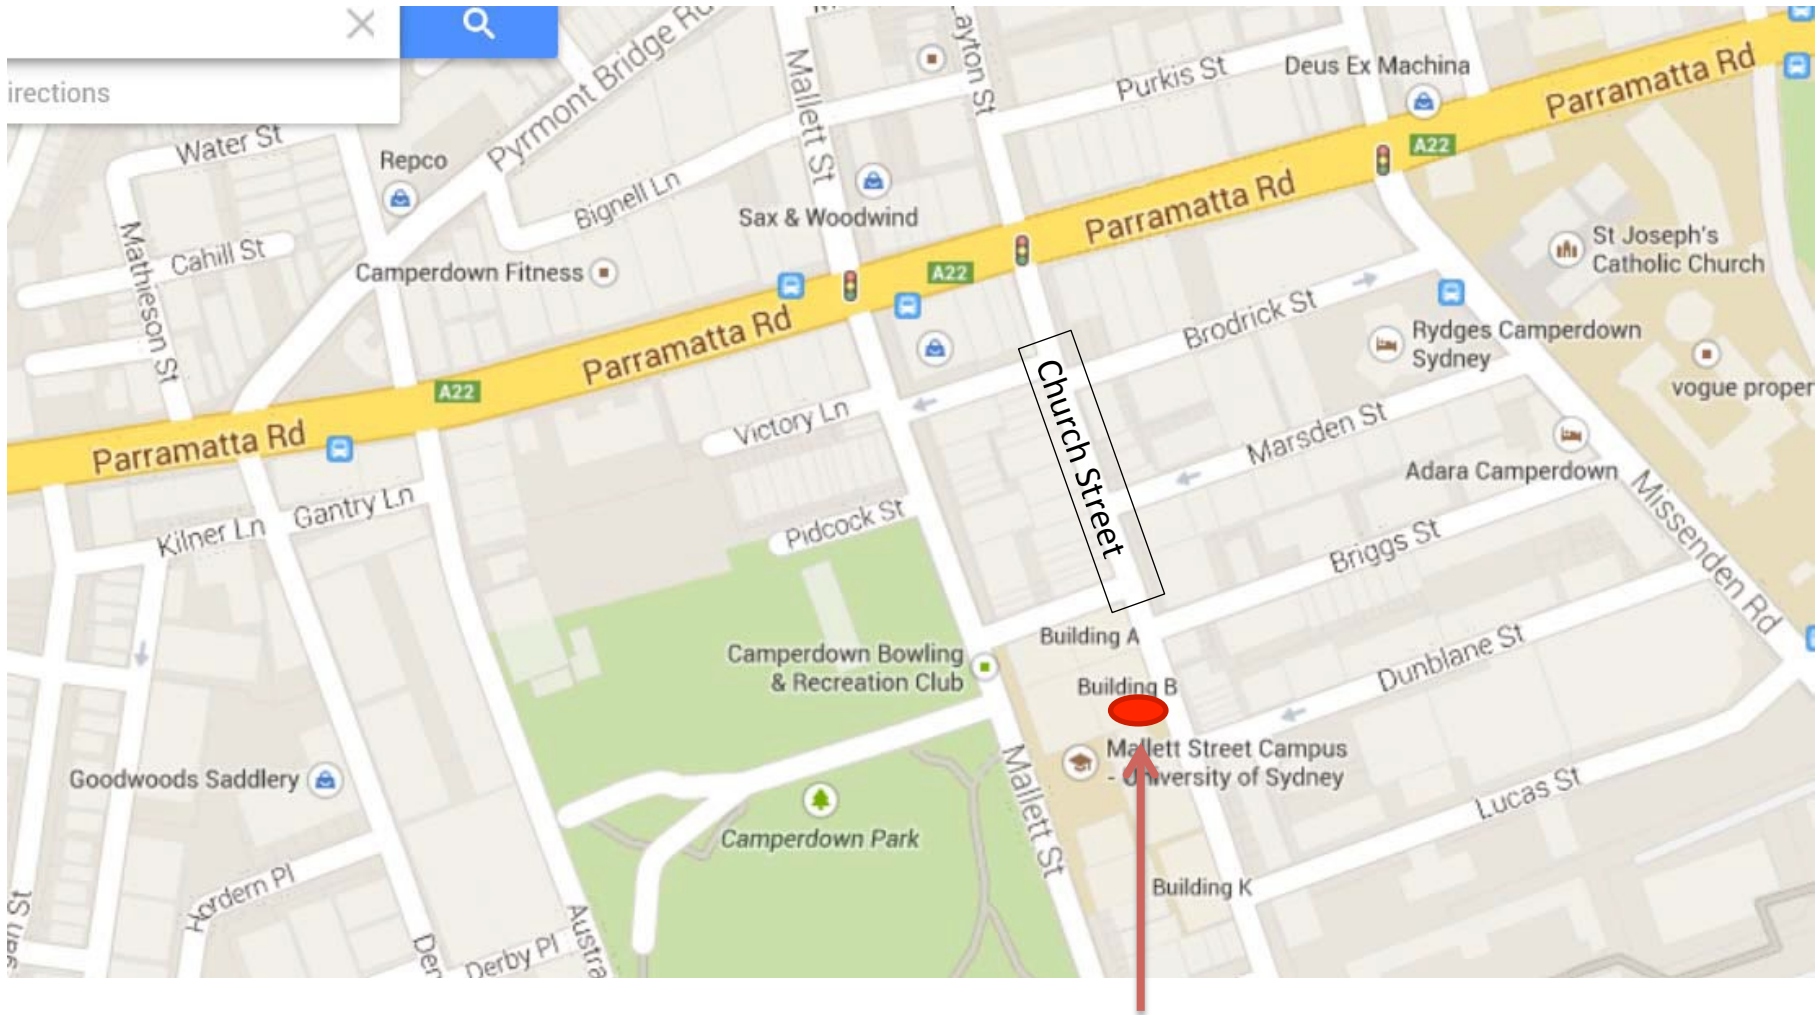

Road Direction to Neurology Lab, University of Sydney
94 Mallett Street, Camperdown 2050

Delivery Dock at the back of the building on Church Street