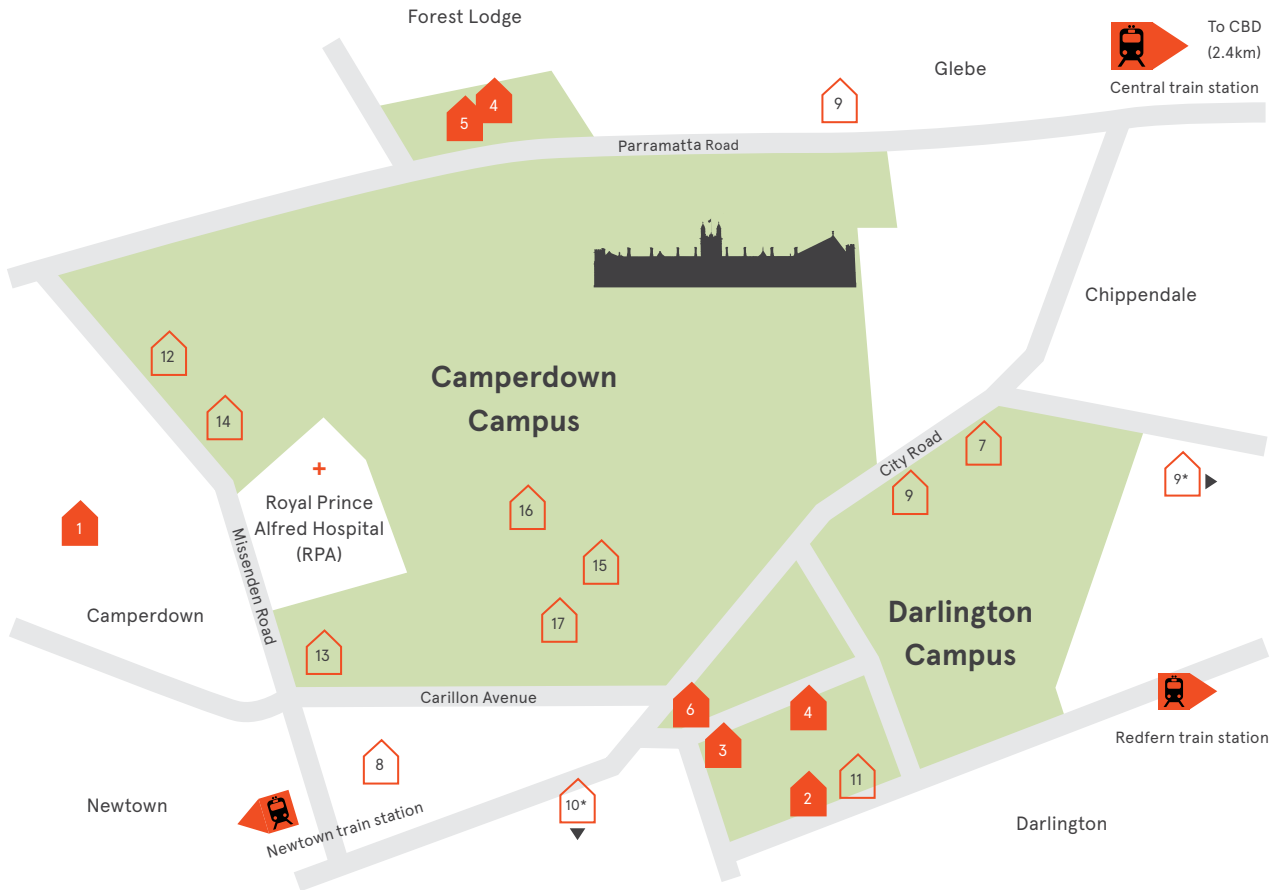

* Located outside boundary of map

[^] International House is currently located at 96 City Road, Darlington. It will relocate to the Regiment Building on City Road in 2021.

* Located outside boundary of map