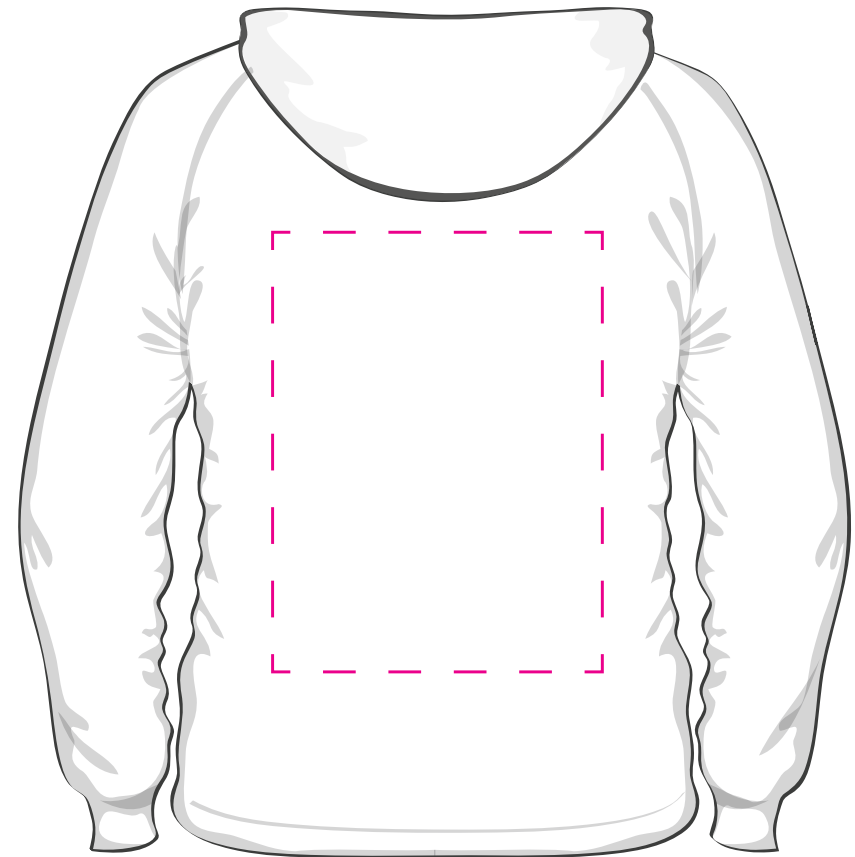

FRONT

BACK

## Why Sydney hoodie design competition

Print area  
300mm wide x 400mm high

Hoodie colour will be white  
It must be able to print in a maximum of 6 colours