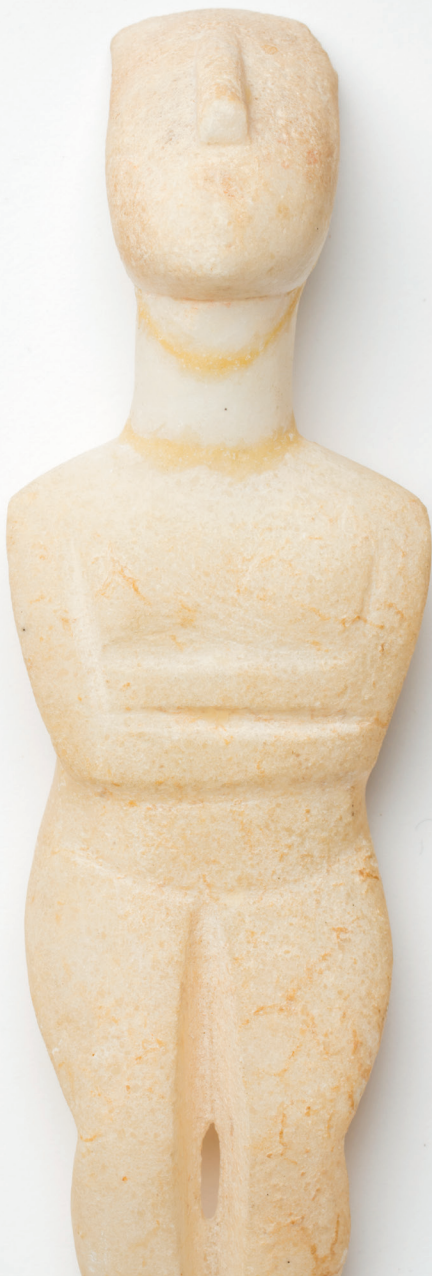

THE UNIVERSITY OF
SYDNEY

CHAU CHAK WING
MUSEUM

FRIENDS OF THE
NICHOLSON COLLECTION

Join us