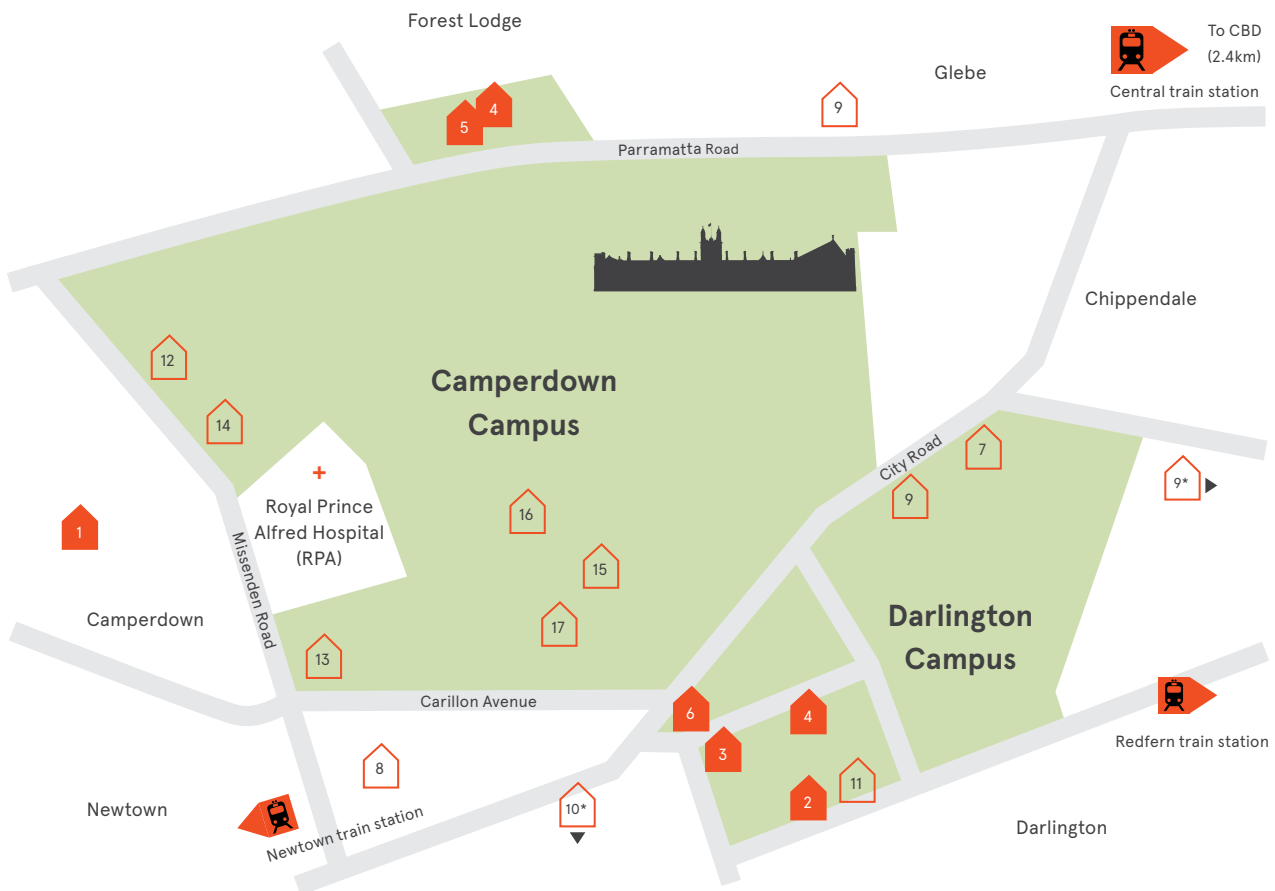

* Located outside boundary of map

[^] International House is currently located at 96 City Road, Darlington. It will relocate to the Regiment Building on City Road in 2021.

* Located outside boundary of map