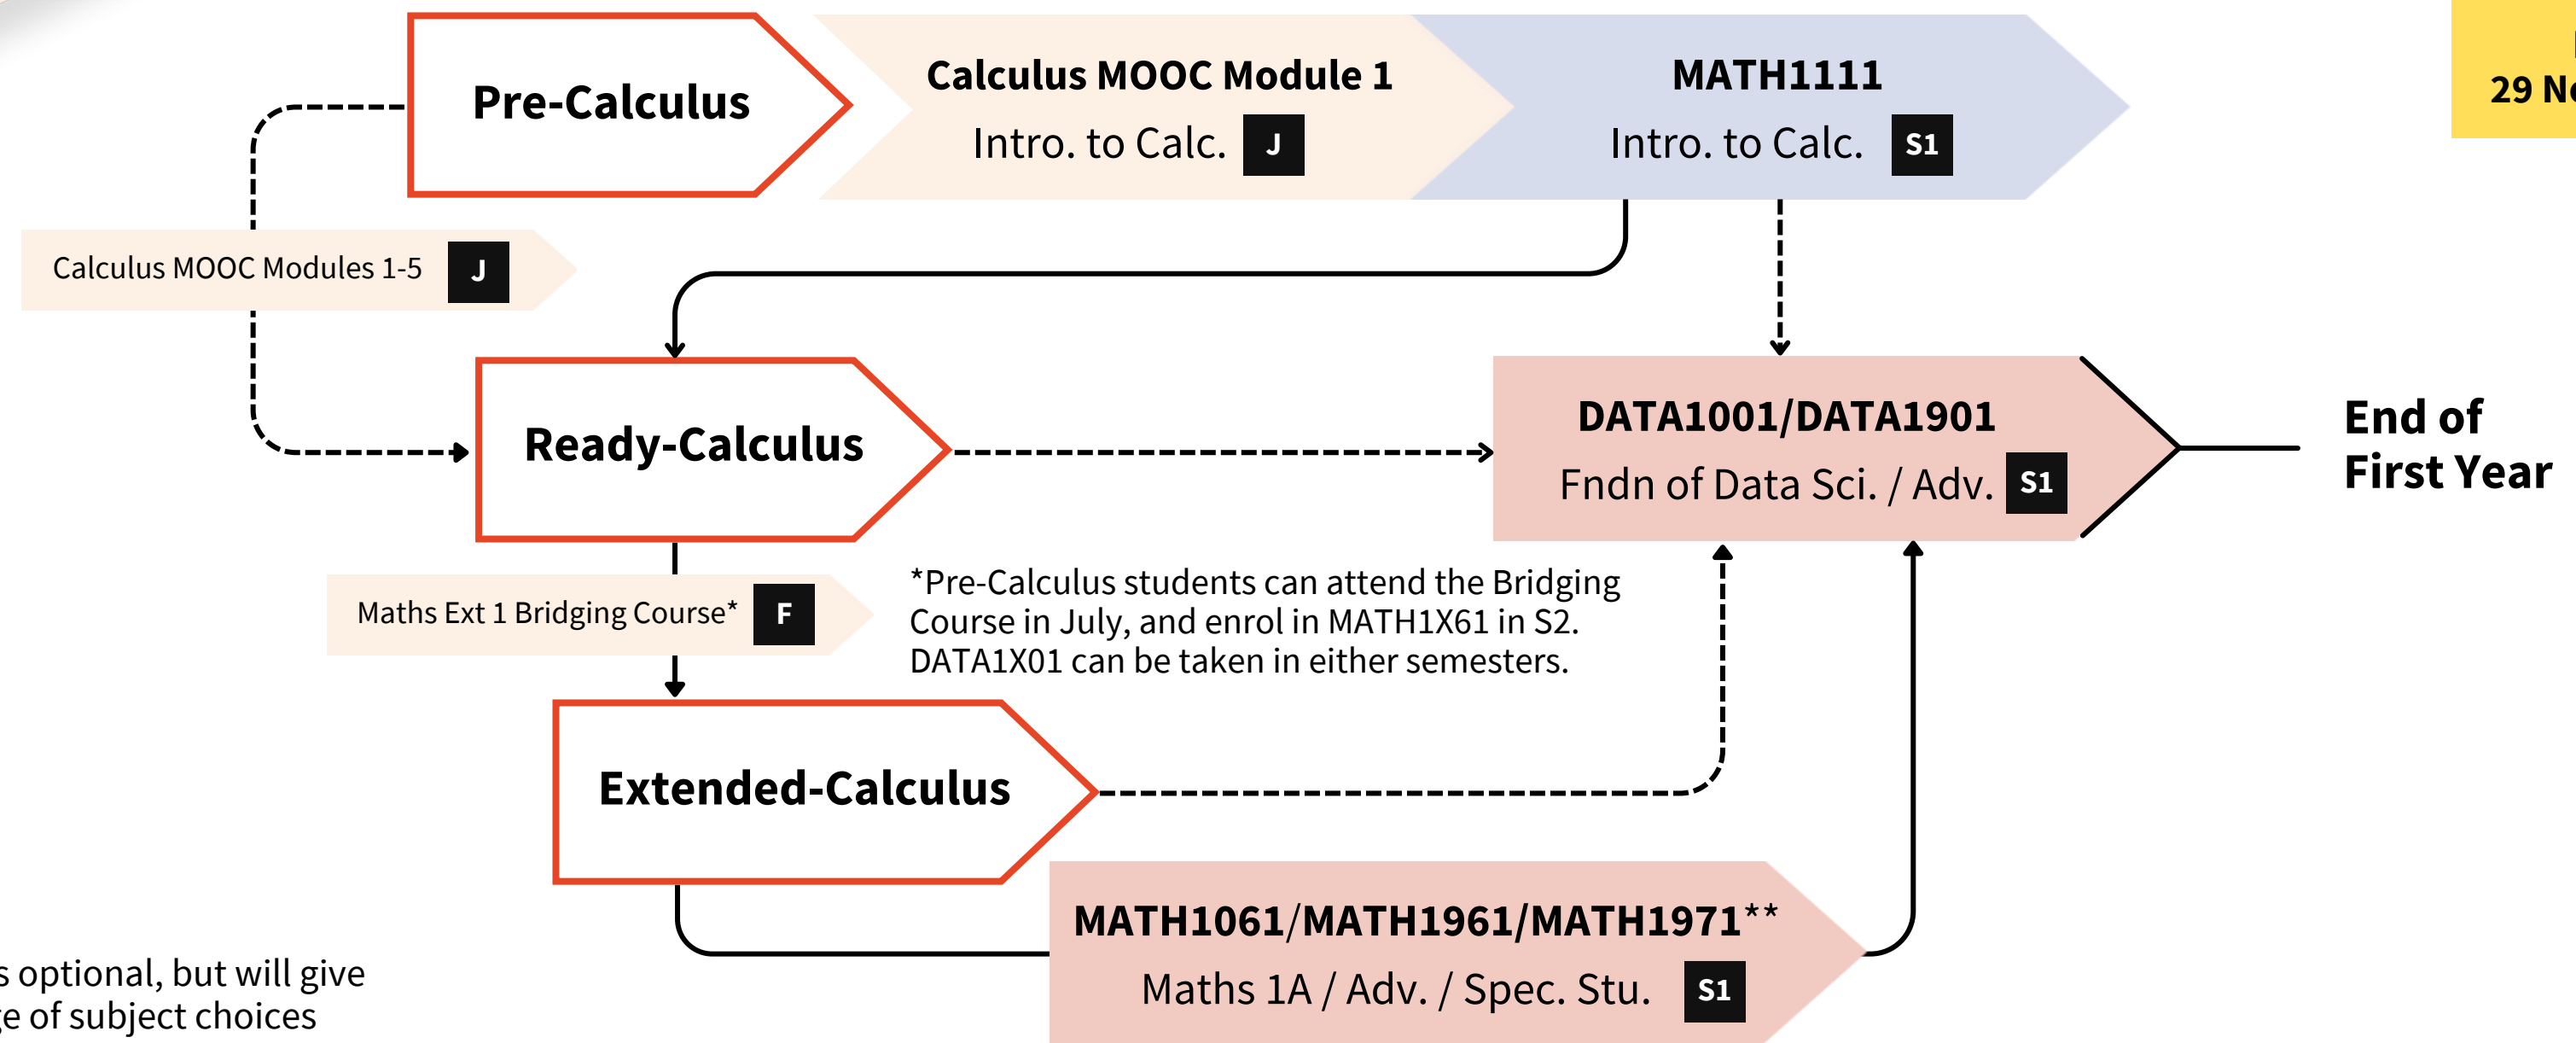

Data Science

Choose a path by starting at your appropriate Calculus Level.

Last reviewed
29 November 2024

**MATH1X61/1971 is optional, but will give you the largest range of subject choices and specialisations after first year.

Recommended Times

J January

F February

S1 Semester 1

---> Alternate Route

→ Recommended Route

For more information

Scan or visit sydney.edu.au/study/maths-learning-support