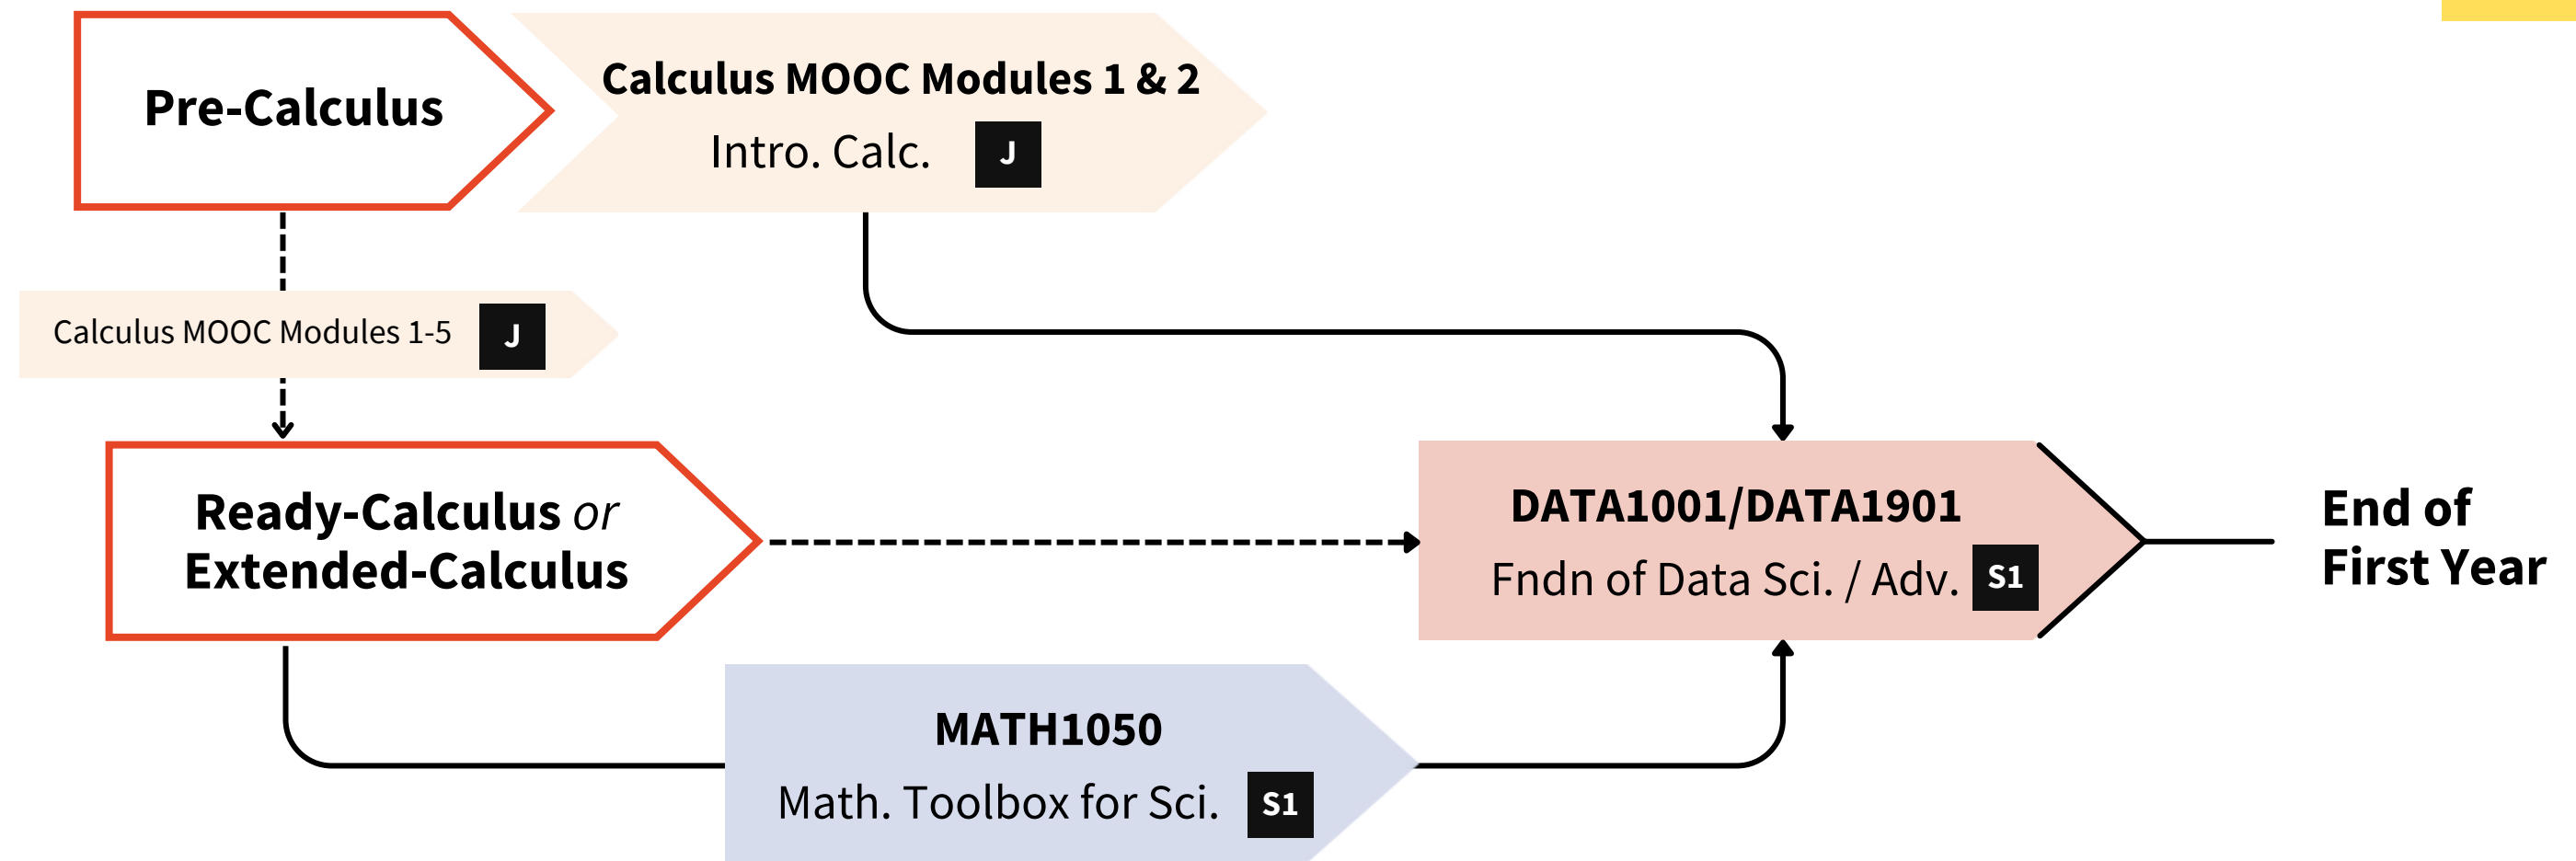

Last reviewed
29 November 2024

Recommended
Times

J January

S1 Semester 1

---> Alternate
Route

→ Recommended
Route

For more information

Scan or visit sydney.edu.au/study/maths-learning-support