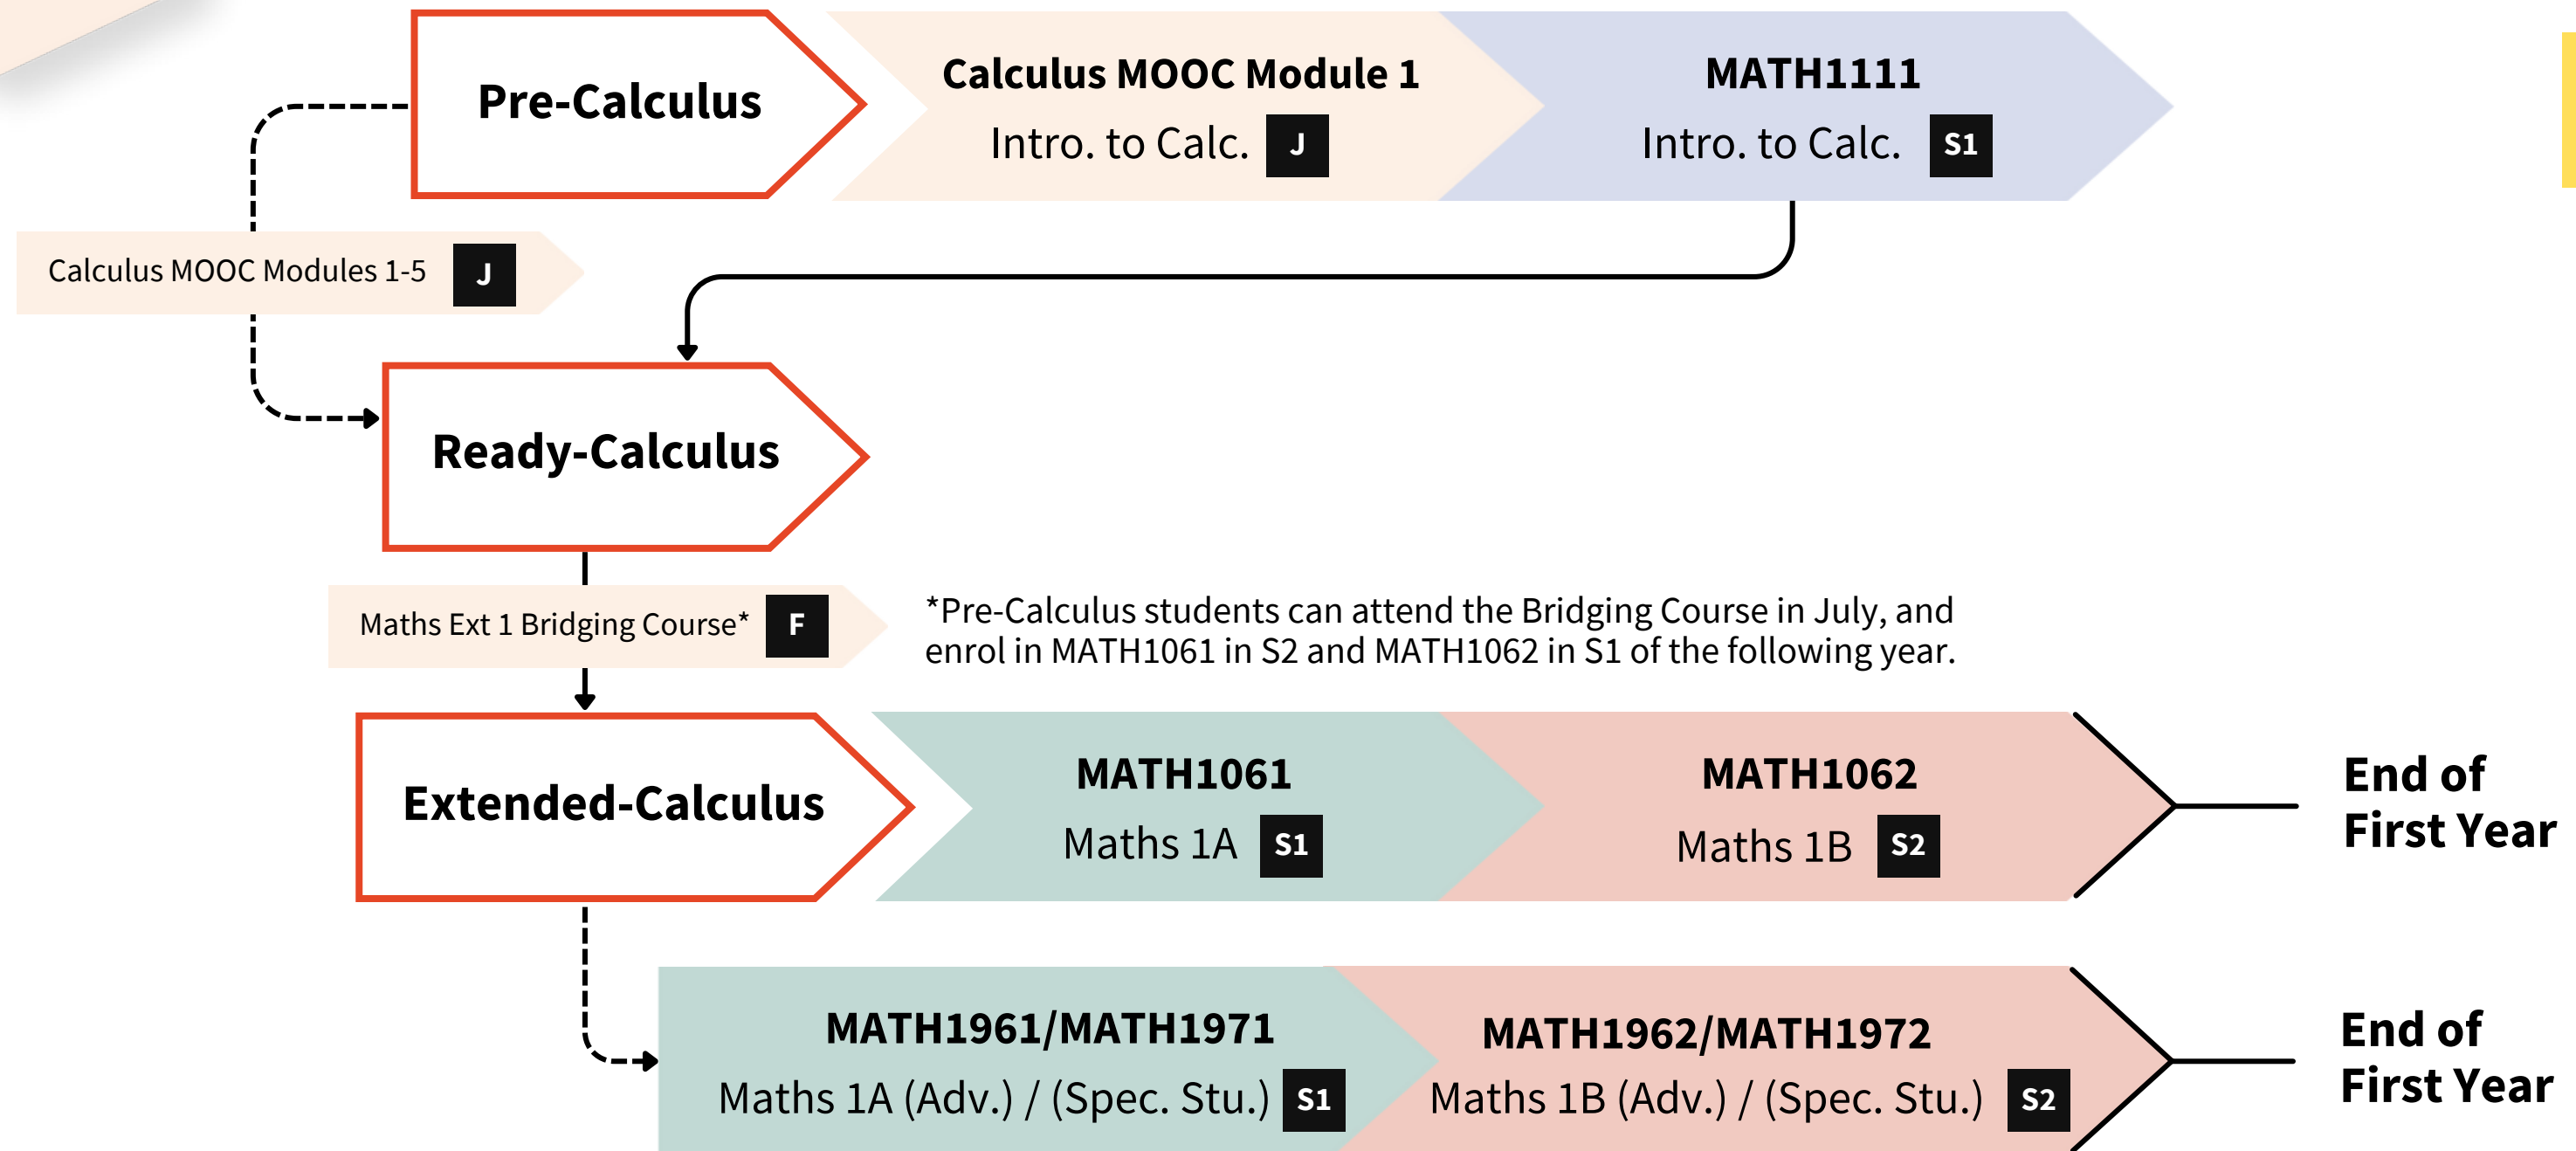

Last reviewed  
29 November 2024

Recommended  
Times

**J**

January

**F**

February

**S1**

Semester 1

**S2**

Semester 2

Alternate  
Route

Recommended  
Route

For more information

Scan or visit [sydney.edu.au/study/maths-learning-support](https://sydney.edu.au/study/maths-learning-support)

Learn more